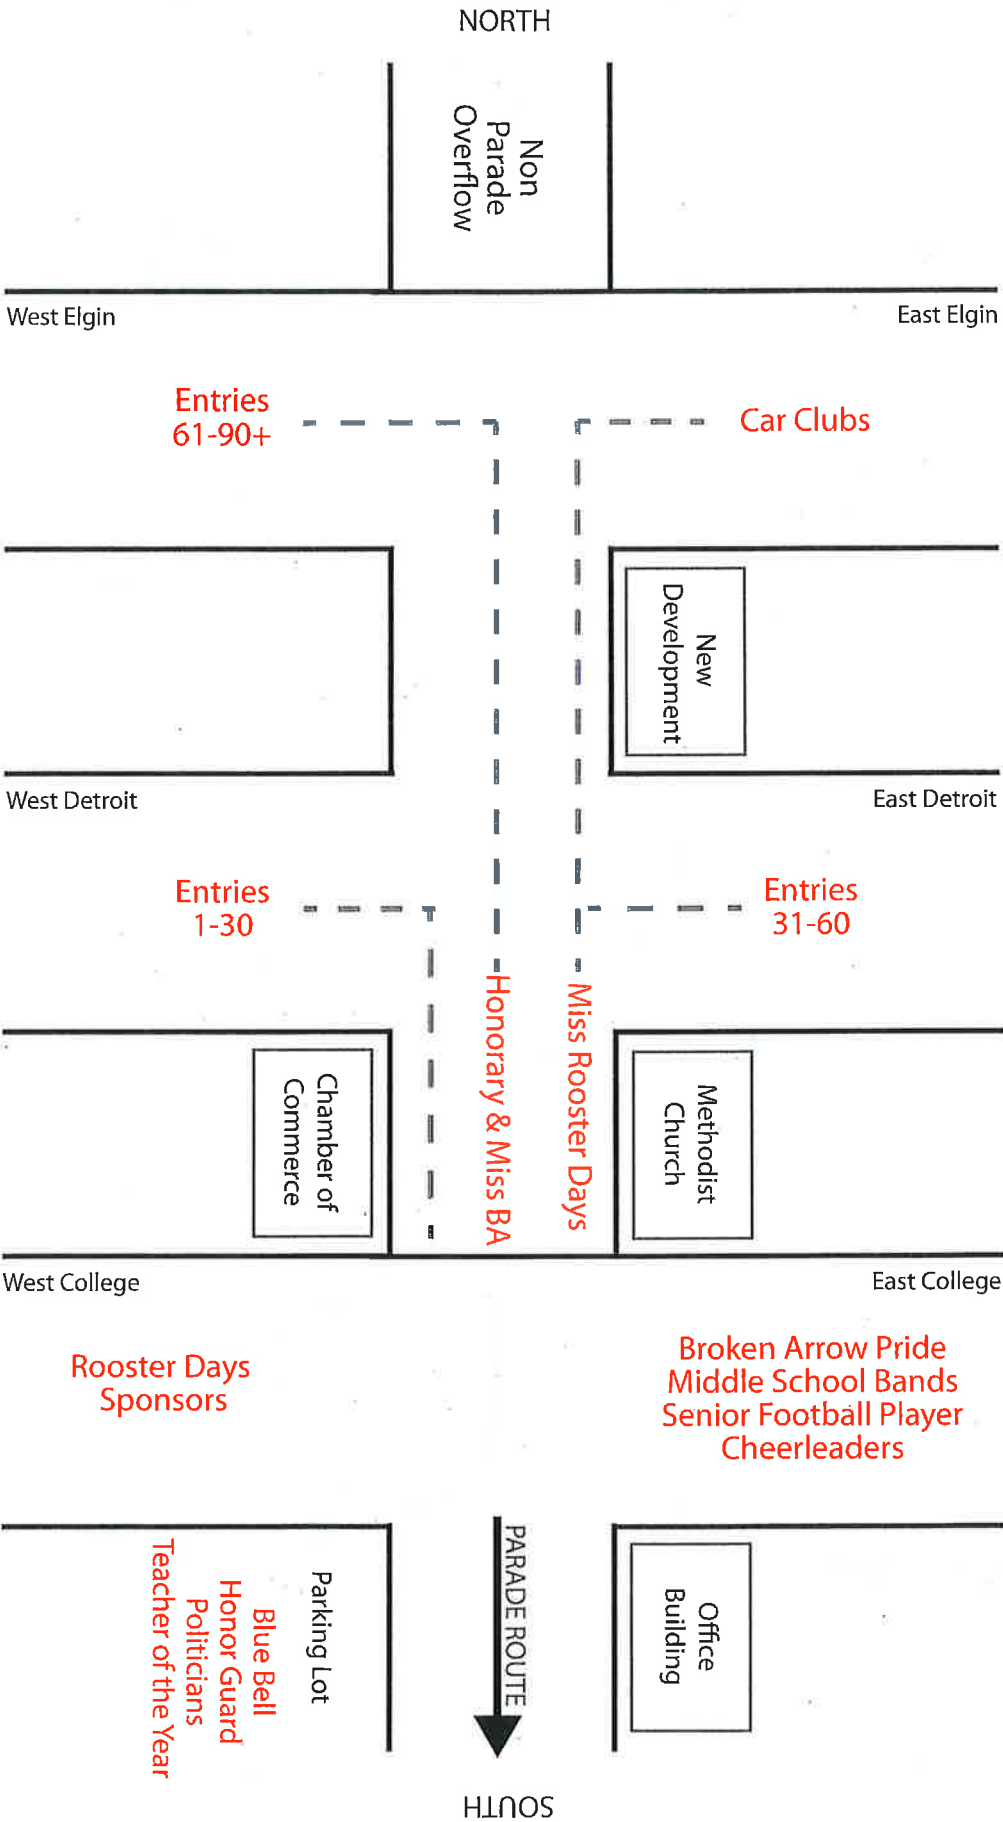

ROOSTER DAYS PARADE LINE UP / ROUTE

If you have any questions, please call the Broken Arrow Chamber at (918) 251-1518