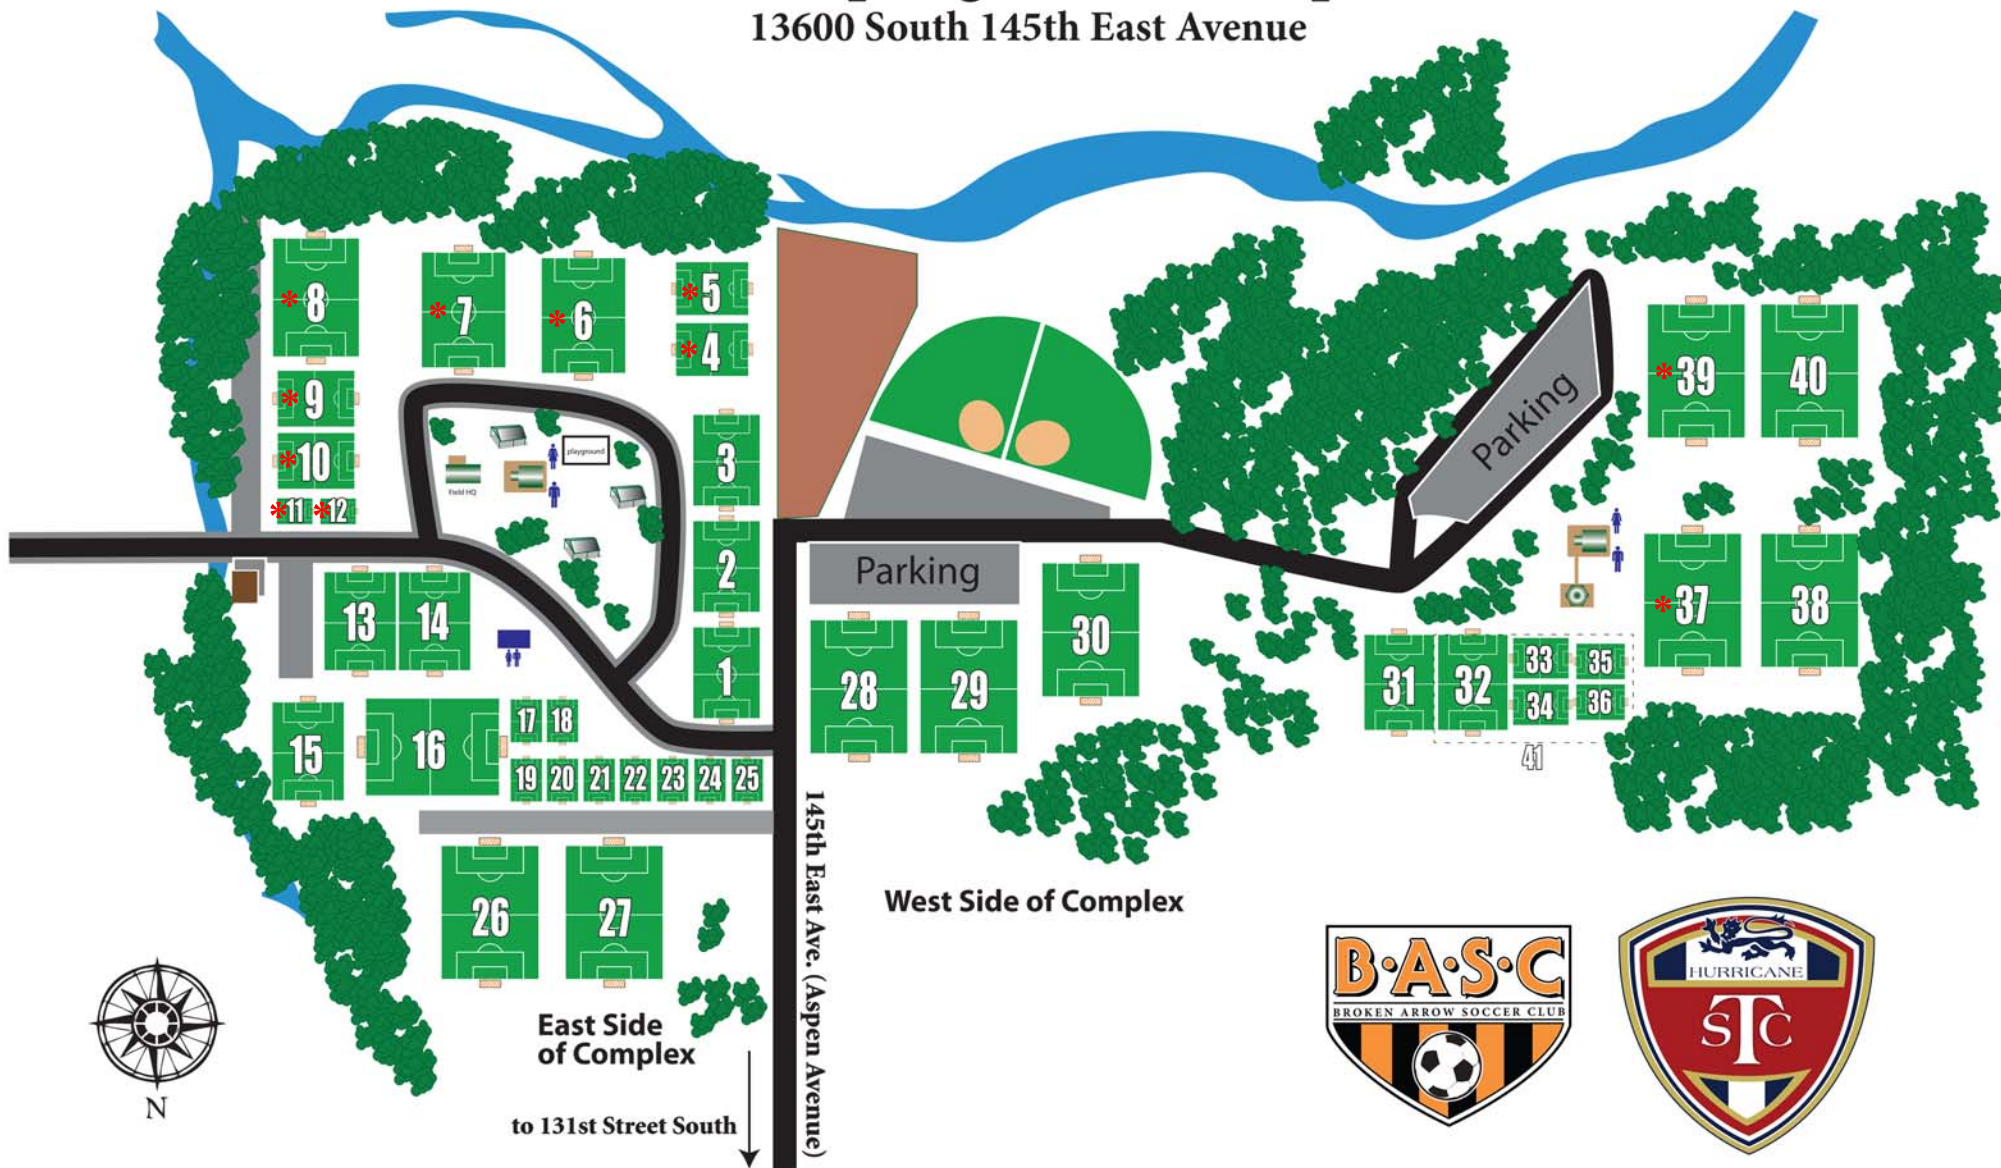

Indian Springs Soccer Complex

13600 South 145th East Avenue

West Side of Complex

East Side of Complex

to 131st Street South

145th East Ave. (Aspen Avenue)

Fields with Lights*: 4 -12, 37,& 39

4v4 Fields = 11, 12, 17-25, 35, 36

7v7 Fields = 1, 9, 10, 13, 14, 33, 34

9v9 Fields = 2-5, 15, 26, 31, 32

11v11 Fields = 6-8, 16, 27-30, 37-40, (41)