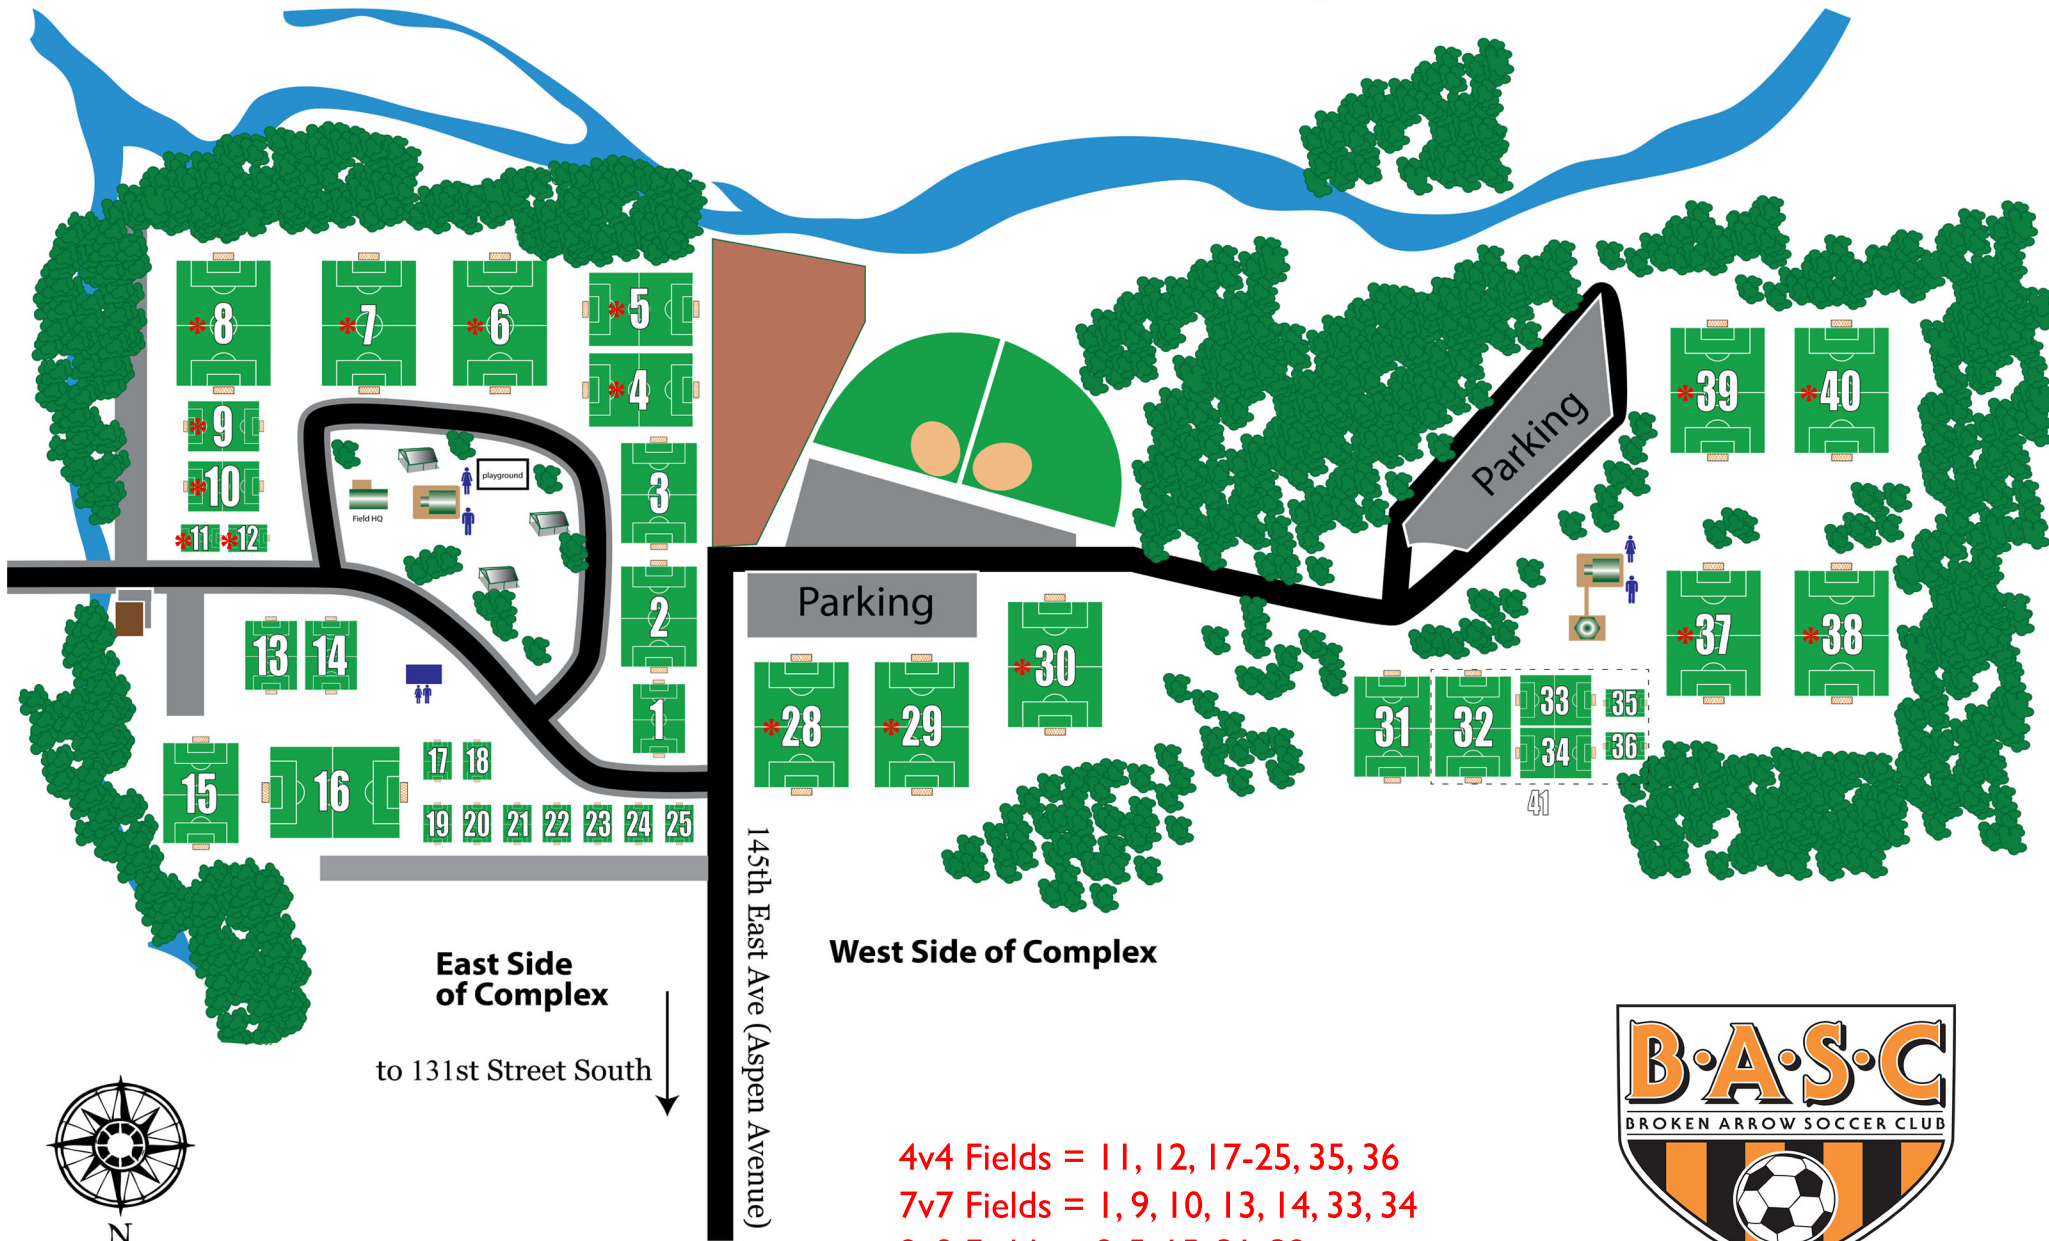

Indian Springs Soccer Complex

13600 South 145th East Avenue

East Side of Complex
to 131st Street South

145th East Ave (Aspen Avenue)

West Side of Complex

Fields with Lights*: 4-12, 28-30, & 37-40

- 4v4 Fields = 11, 12, 17-25, 35, 36
- 7v7 Fields = 1, 9, 10, 13, 14, 33, 34
- 9v9 Fields = 2-5, 15, 31, 32
- 11v11 Fields = 6-8, 16, 28-30, 37-40, (41)