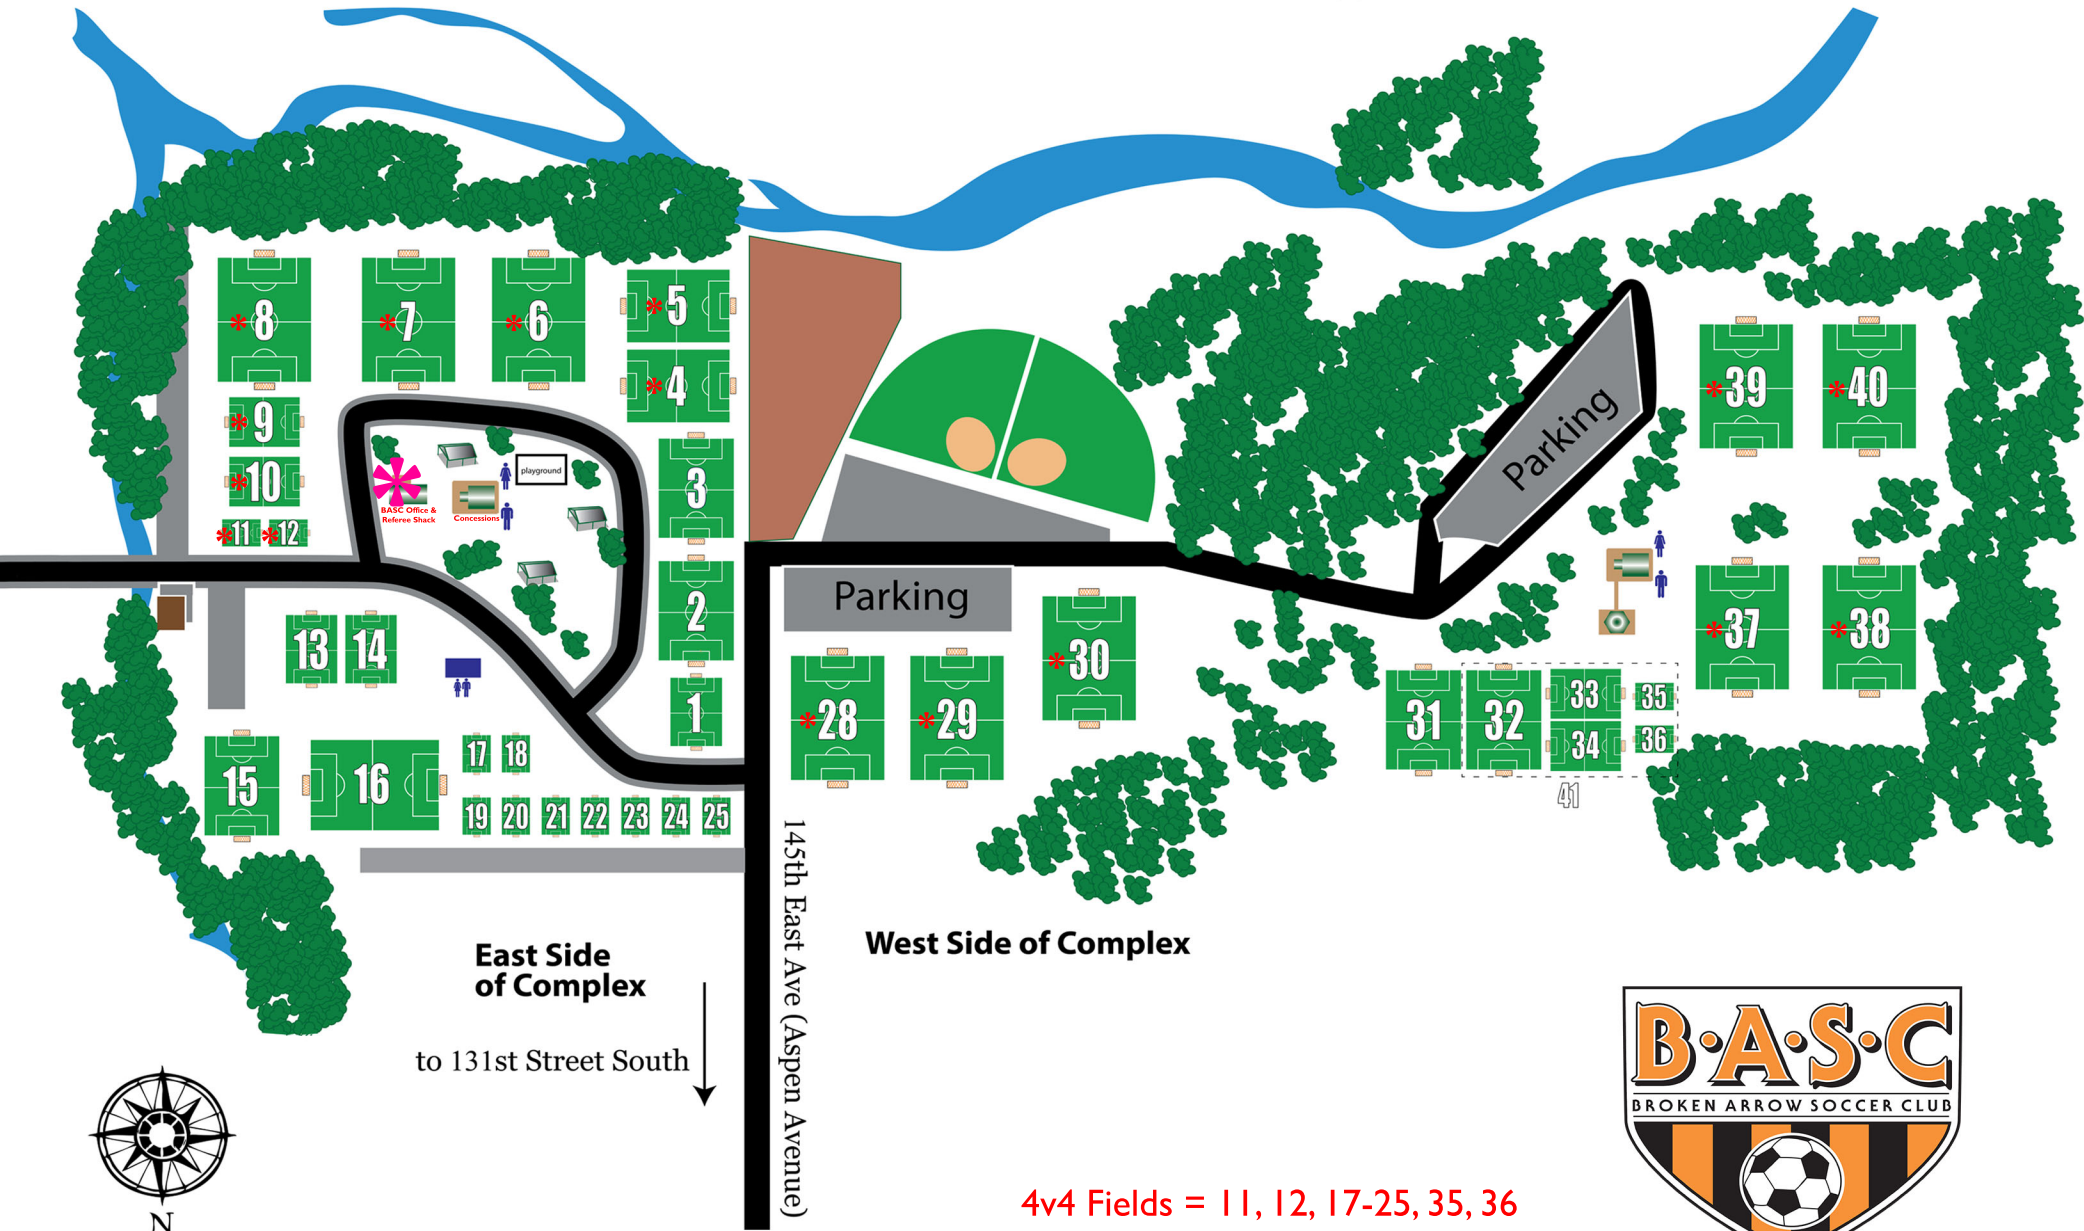

Indian Springs Soccer Complex

13600 South 145th East Avenue

Fields with Lights*: 4-12, 28-30, & 37-40

BASC Business Office ✨

4v4 Fields = 11, 12, 17-25, 35, 36

7v7 Fields = 1, 9, 10, 13, 14, 33, 34

9v9 Fields = 2-5, 15, 31, 32

11v11 Fields = 6-8, 16, 28-30, 37-40, (41)